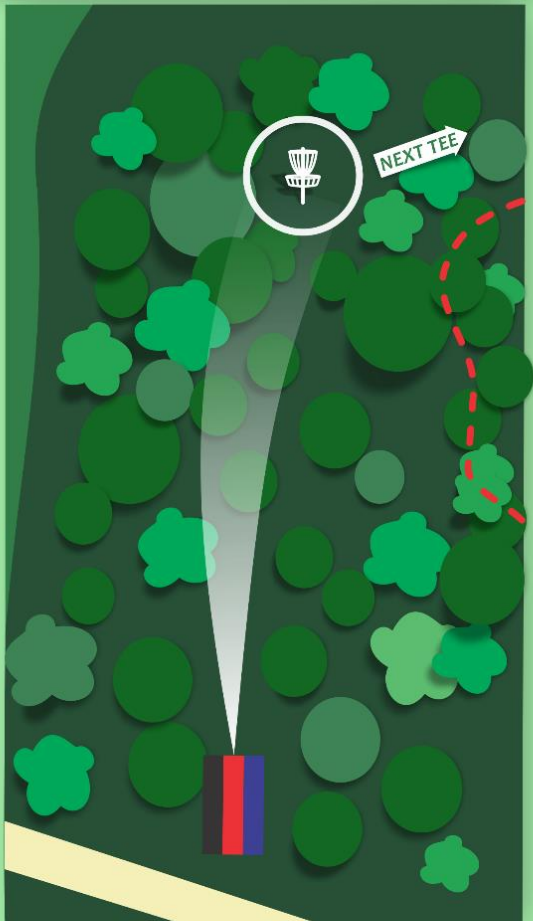

There are a number of options, although some recent (post cyclone) trimming has ensured the straight low arch shot is probably your best choice.

Out of bounds comes up quickly right and long as the terrain slopes in that direction.

This is the men's CTP hole for the event (all 3 days) – prize provided by discgolfwordsofwisdom.com

2023 NORTH ISLAND CHAMPS SPA PARK

17

GROUP 1
PAR 3
58m

GROUP 2
PAR 3
58m

GROUP 3
PAR 3
58m

ALL GROUPS:

- **PLAY FROM THE SAME TEE**
- **OB MARKED BY RED FLAGS**