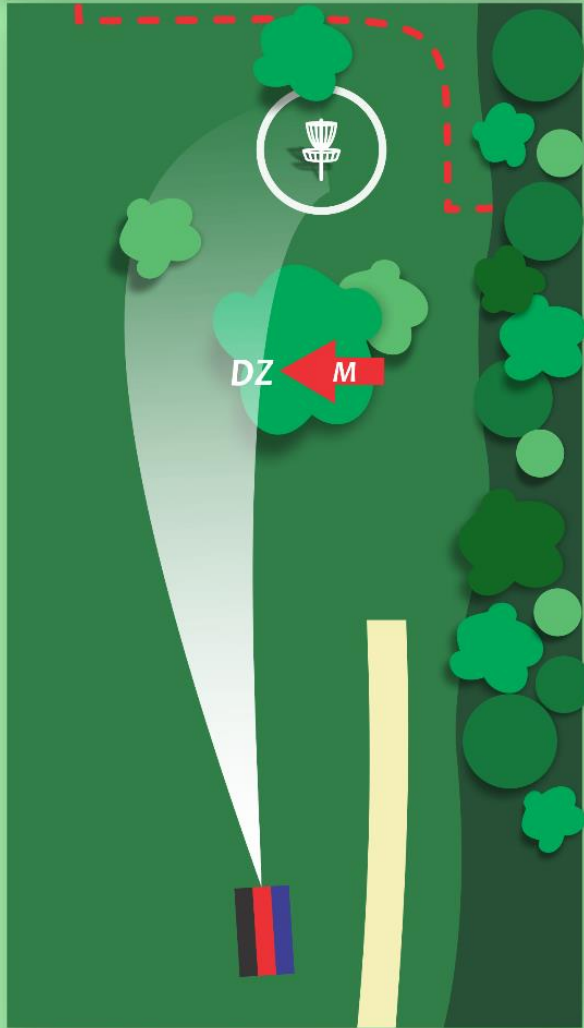

2023 NORTH ISLAND CHAMPS
SPA PARK

GROUP 1
PAR 3
132m

GROUP 2
PAR 3
132m

GROUP 3
PAR 4
132m

ALL GROUPS:

- PLAY FROM THE SAME TEE
- PLAY TO THE LEFT SIDE OF THE MANDO
- OB LONG MARKED BY RED FLAGS

Elevated tee down wide open fairway first up. Largest tree is a mando, play to the left side.
Basket is tucked behind trees on a small ridge. OB long and long right (to protect adjacent tee pads).
Roll-aways do sometimes come into play here putting.

Accurate drive required, ideally placed close to left OB, to open angle for a sharp left to right second, as the dogleg enters the forest.

Early line right, for second shot though forest, is now more enticing (since Cyclone Gabrielle), although not recommended.