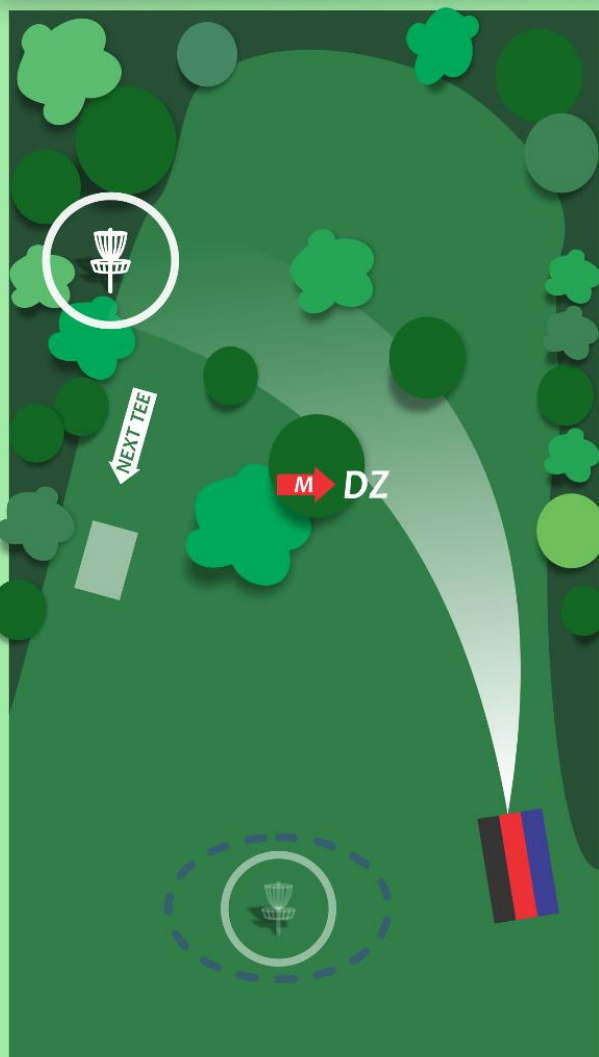

Only Black play this as an island hole. The island is marked by blue flags.

The drop zone for missing the island is just in from the right of the island.

It's just a 9.5m putt, but with the elevated basket, along with a drop away in terrain, 5 becomes a real possibility if you don't fully commit.

When teeing please be aware of players coming towards you playing the 15th hole. There should be a marshall here managing flow.

2023 NORTH ISLAND CHAMPS SPA PARK

14

GROUP 1
PAR 3
80m

GROUP 2
PAR 3
80m

GROUP 3
PAR 3
80m

ALL GROUPS:

- PLAY FROM THE SAME TEE
- PLAY TO THE RIGHT SIDE OF THE MANDO

A shortish sharp right to left par 3 with plenty of trees.

Play to the right side of the mando tree to a well guarded basket.

There are some parts of C1 that don't have a line, so placement is key here.