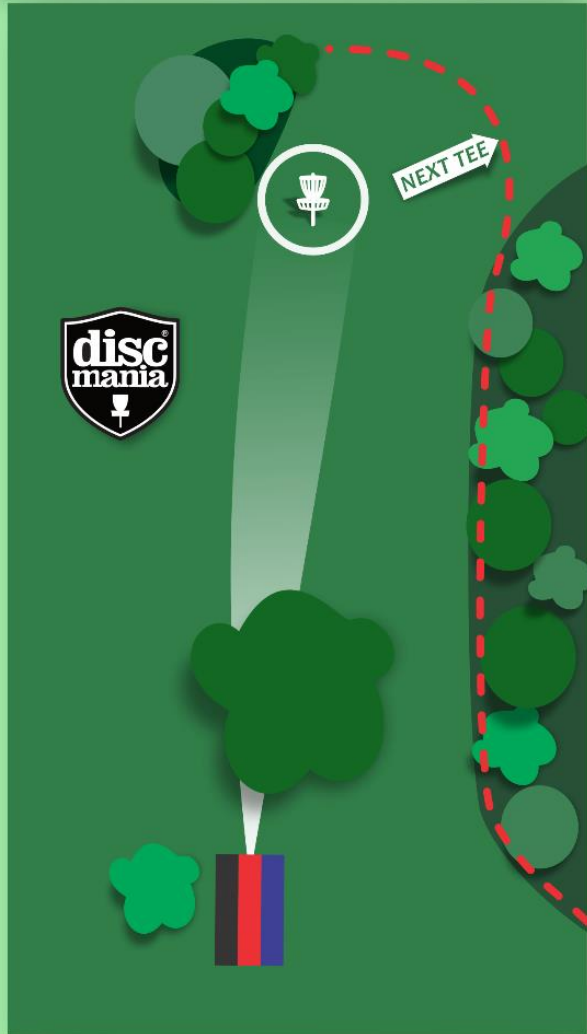

TAUPO NUI-A-TIA Disc Golf Classic NORTH ISLAND CHAMPS 2023

TAUPO DISC GOLF NZ DG RPM GRIP REG DISC SHOP ZÜca.

Double dog leg from left to right. Lefty backhand or righty forehand dream!

Ensure you have clearance from the marshall before you tee off, as it is a blind tee shot.

Basket is tucked into a recessed clearing (sloping away), with plenty of guardian bush and trees.

Again, make sure it is safe to play before throwing.

2023 NORTH ISLAND CHAMPS SPA PARK

16

GROUP 1
PAR 3
104m

GROUP 2
PAR 3
104m

GROUP 3
PAR 3
104m

ALL GROUPS:

- PLAY FROM THE SAME TEE
- OB MARKED BY RED FLAGS

THIS HOLE KINDLY SPONSORED BY:

Jennifer Joynt

This is a challenging downhill par 3, with a large pine early, dictating terms.

There are a number of options, although some recent (post cyclone) trimming has ensured the straight low arch shot is probably your best choice.

Out of bounds comes up quickly right and long as the terrain slopes in that direction.